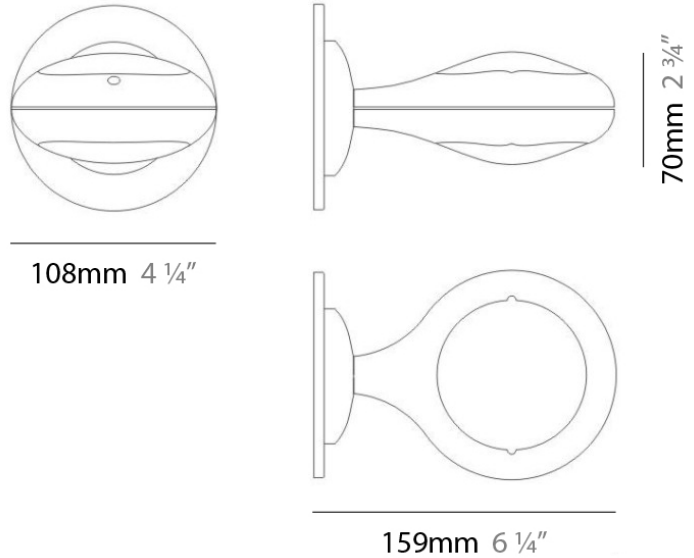

SPACE SURFACE

D93050

PROJECT	
TYPE	
NOTES	
QUANTITY	
DATE	

GENERAL

Series: Space
Brand: Milan
Division: Design
Mounting Type: Surface
Mounting Location: Wall
Subcategory: Up/Down Light

PHYSICAL

Shape: Oblong
Diameter (mm): 108
Diameter (in): 4 ¼
Height (mm): 70
Height (in): 2 ¾
Extension (mm): 159
Extension (in): 6 ¼
Light Distribution: Direct / Indirect
Weight (kg): 1.4
Weight (lbs): 3
Diffuser: Glass sold Separately
Fixture Finish: Metallic Gray
Fixture Material: Glass / Aluminum

ELECTRICAL

Number of Lamps: 1
Lamp Type: LED Retrofit
Lamp Shape: T4
Bulb Included: Bulb Not Included
Total Output Wattage (W): 3
Max. Wattage Per Lamp (W): 3
Lamp Base: G9
Input Voltage (V): 120

LED

OPTICAL

RATINGS AND CERTIFICATIONS

Certified By: CSA Certified to UL and CSA Standards
IP rating: IP20